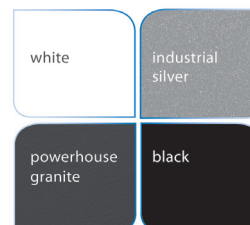

CARDIO E10 ELLIPTICAL

ITEM #E10

Standard frame colors

* E10 shown here in Nautilus Blue, a custom color upgrade.

You want to help your users stay motivated. So do we. That's why our equipment caters to all fitness levels and workout goals. On the *Nautilus*® E10 elliptical, users can choose from a wide range of program options and up to 20 resistance levels.

The inspiration behind our patented SyncLink® technology? The human foot. The patented four-bar linkage system, built into each foot pedal, follows the natural movement of the feet during the entire elliptical motion. Because users will feel more comfortable, their workouts will be more challenging – leading to better results. The articulating pedals also keep hips, knees, and ankles properly aligned.